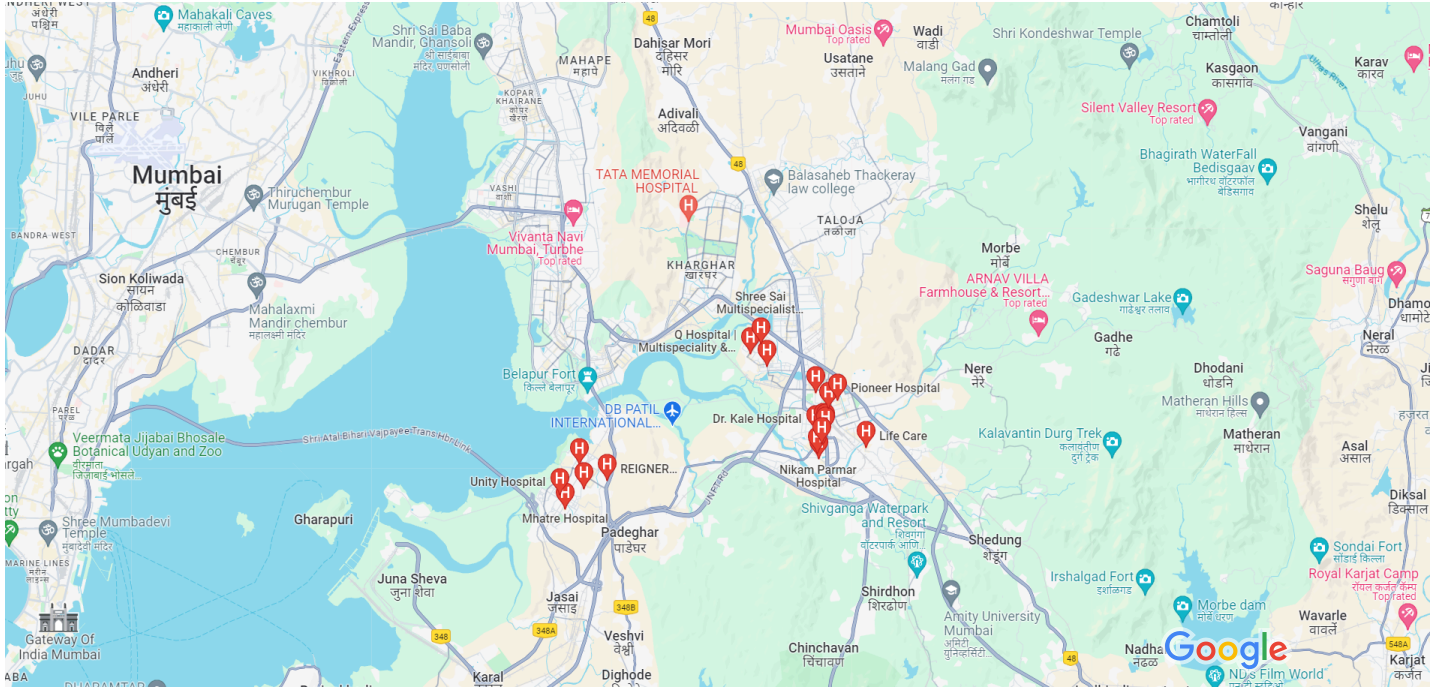

Google Maps hospitals navi mumbai and panvel ulwe area

Map data ©2024 2 km

Rating ▼ Hours ▼ 🏠 All filters

Results ⓘ

APEX HOSPITAL

4.9 (11)

Hospital · Plot No. 194, Nms Icon, 3rd Floor, near Bamandongri Railway Station